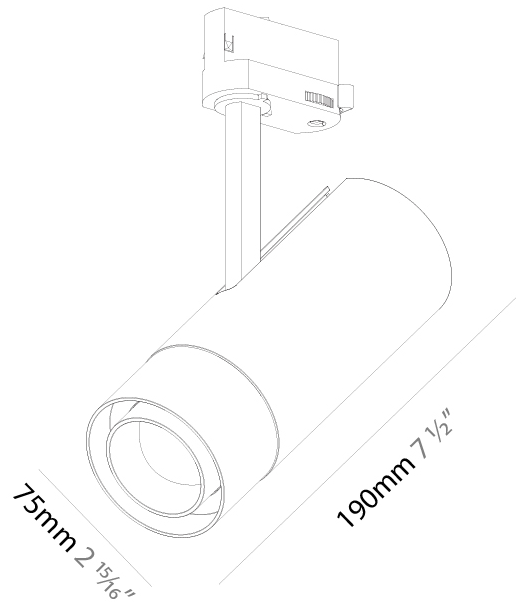

GENERAL

Series: Imagine
Subseries: Imagine Flex
Brand: Prolicht
Division: Architectural
Mounting Type: Track
Mounting Location: Ceiling
Subcategory: Spots

PHYSICAL

Shape: Cylinder
Diameter (mm): 75
Diameter (in): 2 ¹⁵/₁₆
Height (mm): 190
Height (in): 7 ¹/₂
Max. Overall Height (mm): 210
Max. Overall Height (in): 8 ¹/₄
Light Distribution: Adjustable / Direct
Weight (kg): 0.702
Weight (lbs): 1.54
Fixture Finish: SSR / BKV / CWI / CRY / HAB / UFT / ITA / RUA / FTG / MYG / LOD / PUS / FRO / FUP / KIA / POP / BLS / SPG / MEY / GOH / GUM / CHC / COM / ABZ / JAG / OBR / MOS / ROR
Holder Finish: BLK / WHI / SIL
Fixture Material: Aluminum Die Cast

ELECTRICAL

Lamp Type: LED (Zhaga Standard)
Input Wattage (W): 20
Total Output Wattage (W): 18.2
Dimming: Tri-Mode (Non-Dimming and Phase Dimming (120Vac only) and 0-10V Dimming)
Driver Included: Yes
Driver Location: Integrated
Driver Type: Constant Current - Universal
Driver Class: Class 2
Input Voltage (V): 120 - 277
Constant Current (MA): 500

LED

Number of LEDs: 1
Color Temperature (°K): 2700 / 3000 / 3500 / 4000
Max. Delivered Lumen (lm): 788 / 817 / 859 / 876
Nominal Lumen (lm): 1782 / 1848 / 1941 / 1981
CRI: >90 CRI
Lamp Life (hrs): 50000

OPTICAL

Reflector°: 14° to 48°
Adjustability: Rotational 350°; Tilt 90°

RATINGS AND CERTIFICATIONS

Certified By: Certified for North American Standards
IP rating: IP20